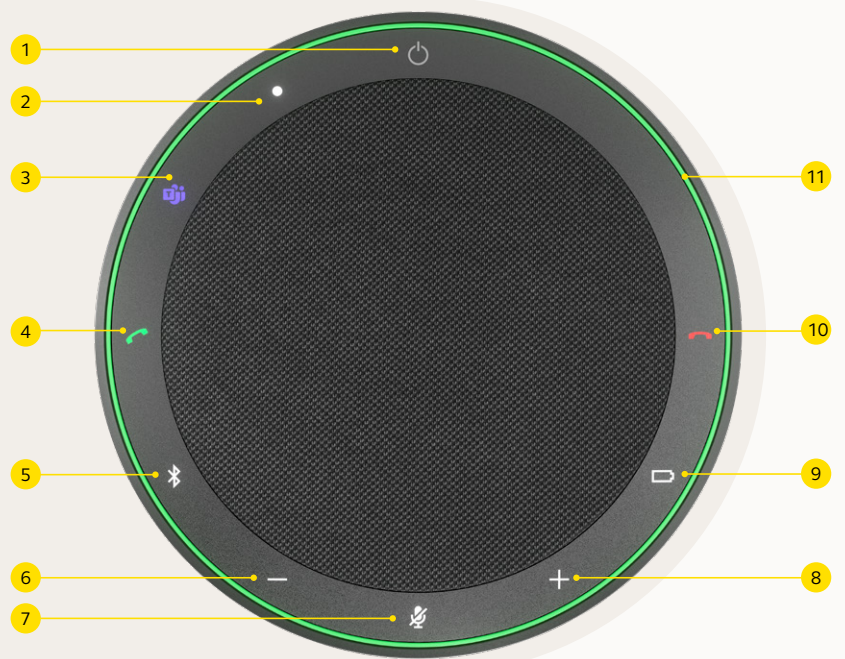

HOW TO USE

①		Power on/off
②		Smart button
③		Microsoft Teams button (MS variant)
④		Answer call
⑤		Bluetooth pairing
⑥		Volume down
⑦		Mute microphone
⑧		Volume up
⑨		Battery status
⑩		End/reject call
⑪		Microphone Quality Indicator & Status LED ring

HOW TO CONNECT

Hold the Bluetooth button for 3 seconds and follow the voice-guided instructions to pair to your smartphone or tablet. Or connect the USB cable to any available USB C or A port on your computer. The status LED ring will light up white to indicate the speakerphone is connected and powered on.

Plug-and-play