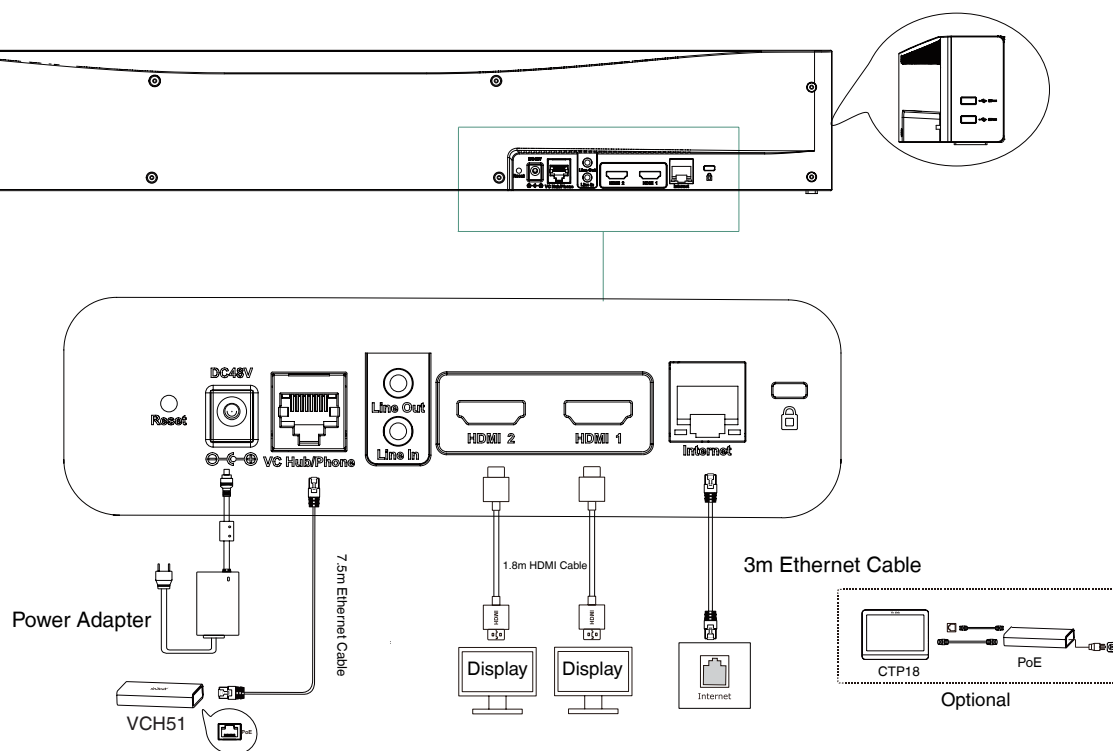

### Connections

- 2 x HDMI output (CEC supported)
- HDMI input (through the VCH51 Sharing Kit)
- 1 x Line-in (3.5mm)
- 1 x Line-out (3.5mm)
- 2 x USB 2.0
- 1 x 10/100M/1000M Ethernet port

- 1 x Yealink extension port (RJ-45)
- 1 x Power port
- 1 x Security lock slot
- 1 x Reset slot

### MeetingBar A30 Package

- Package contents:
  - MeetingBar A30 endpoint
  - 3m Ethernet cable
  - 2 x 1.8m HDMI cable
  - Mounting Bracket and Accessories
  - Power adapter
  - Quick Start Guide
  - Controller (optional):
    - CTP18 Touch Panel
    - VCR20 Remote Control
  - Content sharing(optional):
    - VCH51 Sharing Kit (HDMI/USB-C)<sup>②</sup>
    - WPP20 Wireless Presentation Pod<sup>③</sup>

## Endpoint Connections